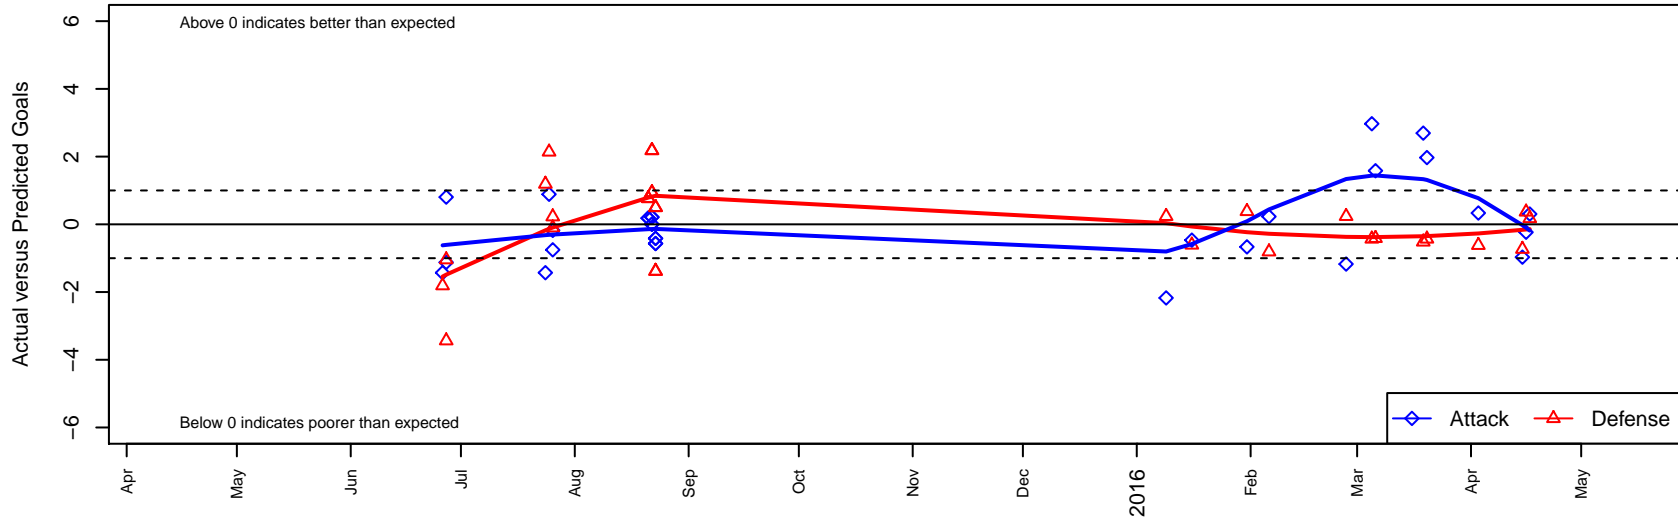

# MRFC White G99

Mount Rainier FC  
 Bonney Lake, WA  
 G99 total strength=1245  
 attack=5 defense=4.37  
 fall league = PSPL Classic 2 U16

alt names used:  
 MRFC G99 White  
 MRFC G99 White  
 MRFC G99 White  
 MT. RAINIER FC MRFC G99 WHITE (WA)

Venues played:  
 2015 Rainier Challenge Copa U16  
 2015 Sounders FC Cup GU16  
 2015 Summer Slam Gold/Silver U15-18  
 2015 PSPL Classic 2 U16  
 2015 WA Cup GU16 Gold/Silver U16

**MRFC White G99**  
 Dots are actual minus expected GF (blue circles) and GA (red triangles).  
 Blue line is smoothed change in attack strength. Red is smoothed change in defense strength.

**attack and defense variance (black dot)  
relative to other teams  
and top 10 in region**

**attack and defense rating  
relative to others at age  
and all opponents in last 13 months**

**Performance relative to 13 month average**