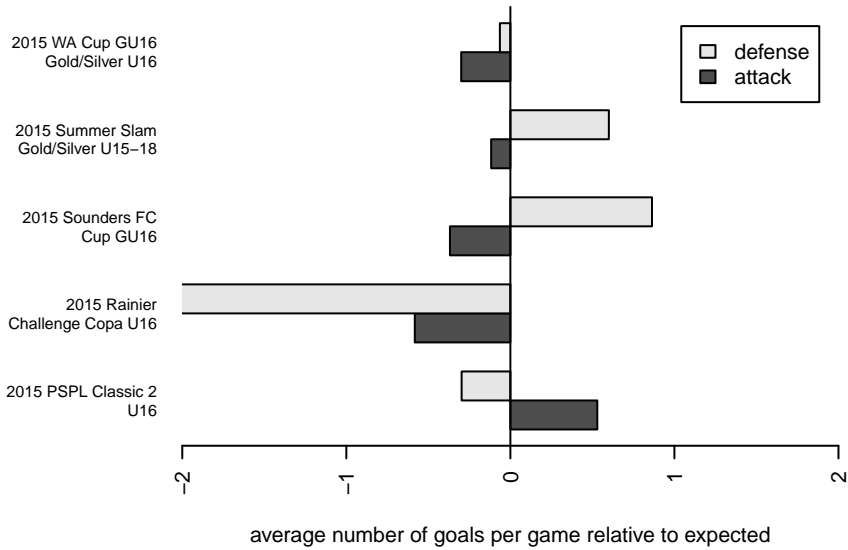

Venues played:  
 2015 Rainier Challenge Copa U16  
 2015 Sounders FC Cup GU16  
 2015 Summer Slam Gold/Silver U15-18  
 2015 PSPL Classic 2 U16  
 2015 WA Cup GU16 Gold/Silver U16

**MRFC White G99**  
 Dots are actual minus expected GF (blue circles) and GA (red triangles).  
 Blue line is smoothed change in attack strength. Red is smoothed change in defense strength.

**attack and defense variance (black dot)  
relative to other teams  
and top 10 in region**

**attack and defense rating  
relative to others at age  
and all opponents in last 13 months**

**Performance relative to 13 month average**