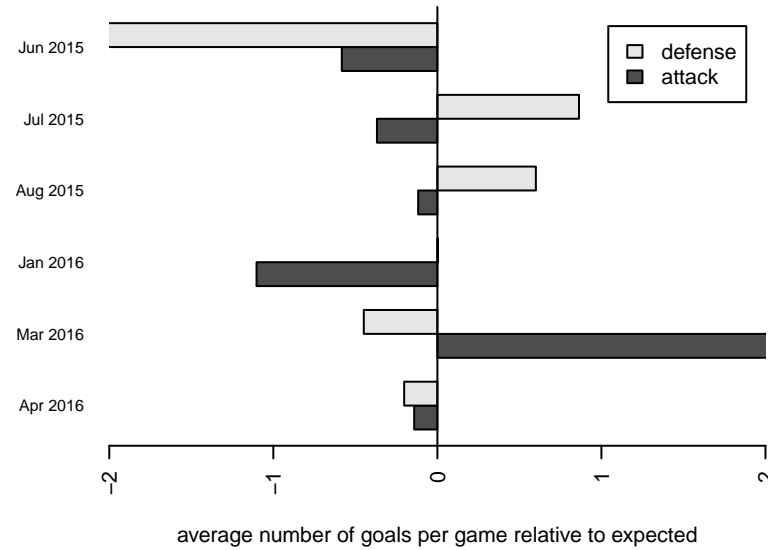

Performance relative to 13 month average