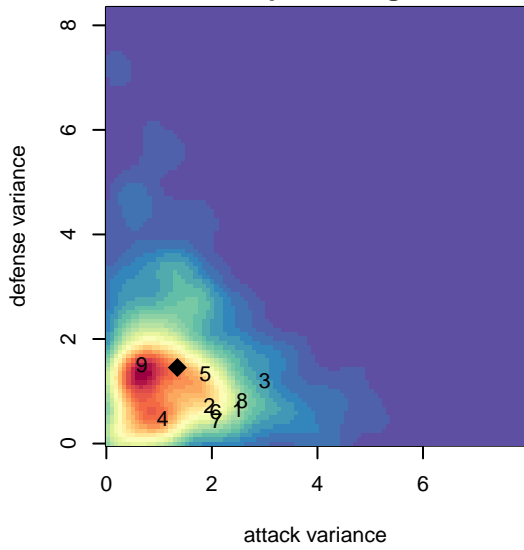

# MRFC White G99

Mount Rainier FC  
 Bonney Lake, WA  
 G99 total strength=1245  
 attack=5 defense=4.37  
 fall league = PSPL Classic 2 U16

alt names used:  
 MRFC G99 White  
 MRFC G99 White  
 MRFC G99 White  
 MT. RAINIER FC MRFC G99 WHITE (WA)

Venues played:  
 2015 Rainier Challenge Copa U16  
 2015 Sounders FC Cup GU16  
 2015 Summer Slam Gold/Silver U15-18  
 2015 PSPL Classic 2 U16  
 2015 WA Cup GU16 Gold/Silver U16

**MRFC White G99**  
 Dots are actual minus expected GF (blue circles) and GA (red triangles).  
 Blue line is smoothed change in attack strength. Red is smoothed change in defense strength.

**attack and defense variance (black dot)  
relative to other teams  
and top 10 in region**

**attack and defense rating  
relative to others at age  
and all opponents in last 13 months**

**Performance relative to 13 month average**