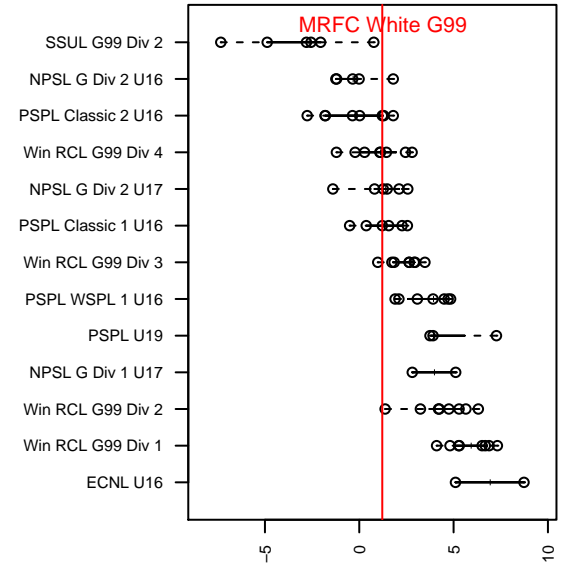

# MRFC White G99

Mount Rainier FC  
 Bonney Lake, WA  
 G99 total strength=1245  
 attack=5 defense=4.37  
 fall league = PSPL Classic 2 U16

alt names used:  
 MRFC G99 White  
 MRFC G99 White  
 MRFC G99 White  
 MT. RAINIER FC MRFC G99 WHITE (WA)

Venues played:  
 2015 Rainier Challenge Copa U16  
 2015 Sounders FC Cup GU16  
 2015 Summer Slam Gold/Silver U15-18  
 2015 PSPL Classic 2 U16  
 2015 WA Cup GU16 Gold/Silver U16

**MRFC White G99**  
 Dots are actual minus expected GF (blue circles) and GA (red triangles).  
 Blue line is smoothed change in attack strength. Red is smoothed change in defense strength.

**attack and defense variance (black dot)  
relative to other teams  
and top 10 in region**

**attack and defense rating  
relative to others at age  
and all opponents in last 13 months**

**Performance relative to 13 month average**